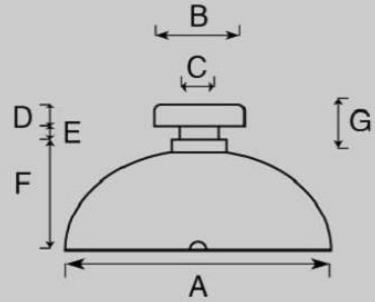

吸盤の色は、カスタマイズ可能です。

株式会社ベルズワン
〒342-0042 埼玉県吉川市栄町1556-5
Tel 048-984-5600 Fax 048-984-5601

<http://www.belz1.com/products_syst.html>