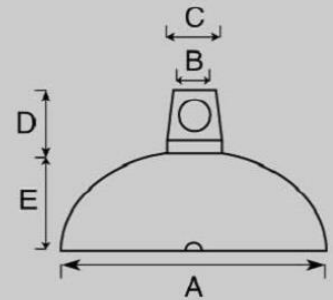

27 SUCTION CUP 横穴式吸着盤

材質：PVC

SYA

| SYA | SB | CR | A | B | C | D | E |
|--------|----|----|------|-----|------|------|------|
| 25.0-3 | ● | ● | 25.0 | 3.0 | 7.0 | 6.0 | 8.0 |
| 30.0-5 | ● | ● | 30.0 | 5.0 | 8.0 | 7.0 | 9.0 |
| 35.0-5 | ● | ● | 35.0 | 5.0 | 9.0 | 9.5 | 11.5 |
| 35.0-6 | ● | ● | 35.0 | 6.0 | 10.2 | 9.5 | 10.0 |
| 40.0-6 | ● | ● | 40.0 | 6.0 | 10.5 | 9.5 | 12.0 |
| 45.0-6 | ● | ● | 45.0 | 6.0 | 11.0 | 12.0 | 11.0 |
| 55.0-7 | ● | ● | 55.0 | 7.0 | 15.0 | 13.0 | 13.0 |

STY

| STY-SB | A | B | C | D | E |
|--------|------|-----|------|------|------|
| 35.0-5 | 35.0 | 5.0 | 10.5 | 10.0 | 10.0 |

注文説明

例: SUCTION CUP DC SYA 25 CR WHITE
 製品カテゴリ 材料 孔形状 寸法 表面加工 色

株式会社ベルズワン
 〒342-0042 埼玉県吉川市栄町1556-5
 Tel 048-984-5600 Fax 048-984-5601

http://www.belz1.com/products_syst.html

28 SUCTION CUP 横溝式吸着盤

材質：PVC

SYM

| SYM | SB | CR | A | B | C | D | E | F | G |
|-------|----|----|------|------|------|-----|-----|------|-----|
| 10.0 | ● | | 10.0 | 5.0 | 2.3 | 2.0 | 1.0 | 4.0 | 3.0 |
| 10.0L | | ● | 10.0 | 5.0 | 3.0 | 2.0 | 1.0 | 4.0 | 3.0 |
| 20.0 | ● | ● | 20.0 | 7.5 | 5.0 | 3.0 | 1.2 | 5.0 | 5.0 |
| 25.0 | ● | | 25.0 | 7.5 | 3.0 | 3.0 | 1.2 | 5.0 | 5.0 |
| 30.0 | ● | | 30.0 | 9.0 | 6.0 | 3.0 | 2.0 | 5.0 | 5.8 |
| 36.0 | ● | | 36.0 | 11.0 | 8.0 | 3.0 | 1.8 | 9.0 | 6.0 |
| 38.0 | ● | | 38.0 | 12.0 | 8.0 | 2.2 | 2.5 | 9.3 | 6.2 |
| 40.0 | ● | | 40.0 | 12.0 | 8.0 | 4.5 | 1.5 | 9.0 | 9.0 |
| 45.0 | ● | | 45.0 | 13.5 | 7.0 | 4.0 | 3.2 | 10.0 | 9.0 |
| 50.0 | ● | | 50.0 | 13.5 | 8.0 | 4.0 | 2.2 | 11.0 | 8.0 |
| 55.0 | ● | | 55.0 | 16.0 | 10.5 | 5.0 | 2.0 | 13.0 | 8.8 |
| 55.0 | | ● | 55.0 | 15.0 | 9.0 | 3.5 | 3.2 | 8.0 | 7.0 |