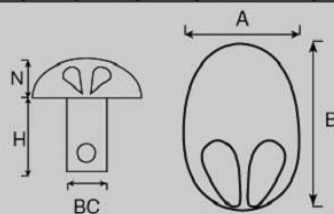

24 NOSE

ハナ 材質 PS

HEART-NOSES

HEART	A	B	PW	N	H
13.0	13.0	11.5	5.0/NPW-1	5.0	13.5
18.0	18.0	16.5	6.7/NPW-3	6.0	13.0
21.0	19.5	21.0	6.7/NPW-3	6.0	13.0
38.0	36.5	38.0	6.5/NPW-4	12.0	13.0
44.0	44.0	30.0	6.5/HEART44	12.5	15.0
48.0	48.0	33.0	6.5/HEART48	11.0	15.0

KOALA-NOSES

KOALA	C	BC	PW	A	B	C/BC	PW	N	H
13.0	●			9.5	13.0	2.5/MW-1		4.0	6.5
16.5			●	11.5	16.5		5.0/NPW-1	5.0	12.0
21.0		●		14.0	21.0	5.0/MW-5		6.0	12.0
24.0		●		16.5	24.0	5.0/MW-5		7.0	12.0
30.0		●		20.0	30.0	6.5/MW-7		8.0	13.0
36.0		●		24.5	36.0	6.5/MW-7		10.0	13.0
42.0		●		29.3	42.0	6.5/MW-7		12.0	13.0
48.0		●		33.5	48.0	8.5/MW-8		14.0	13.0

KOALA-PAWS 材質: PE