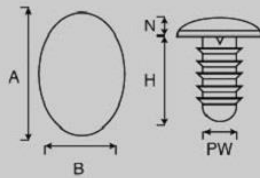

9 COMICAL EYES

コミカルアイ 材質 PS

AC

ACS	A	B	C	N	H
3.5	3.5	2.5	1.5/-	1.0	5.5
4.0	4.0	2.8	2.0/MW-0	1.0	7.0
4.5	4.5	3.5	2.0/MW-0	1.4	7.0
6.5	6.5	5.0	2.0/MW-0	1.7	8.0
8.0	8.0	6.0	2.5/MW-1	2.0	8.0
10.0	10.2	8.0	3.5/MW-3.5	1.9	8.0
13.0	13.5	10.4	3.5/MW-3.5	3.0	11.0
15.0	15.5	12.0	3.5/MW-3.5	3.5	12.0
17.0	18.0	13.5	5/MW-5	4.0	12.0
20.0	20.0	14.0	5/MW-5	4.3	12.0
25.0	25.0	16.5	6.5/MW-7	5.0	14.5
30.0	29.5	20.0	6.5/MW-7	6.0	12.5
38.0	38.0	25.0	6.5/MW-7	7.5	12.5
40.0	40.0	26.5	6.5/MW-7	8.0	12.5

AP

ANP

AP S	A	B	PW	N	H
4.5	4.5	3.5	2.5/SSW-2	1.4	7.5
5.5	5.5	4.0	2.5/SSW-2	1.5	7.5
6.5	6.5	5.0	3.5/SW-3	1.7	11.3
8.0	8.0	6.0	5.2/NPW-1	2.0	13.3
10.0	10.2	8.0	5.2/NPW-1	1.9	13.3
12.0	12.5	9.5	5.2/NPW-1	3.0	13.3
13.0	13.5	10.4	5.2/NPW-1	3.0	13.3
15.0	15.5	12.0	5.2/NPW-1	3.5	13.3
17.0	18.0	13.5	5.2/NPW-2	4.0	13.3
20.0	20.0	14.0	6.7/NPW-3	4.3	14.0
25.0	25.0	16.5	6.7/NPW-4	5.0	14.0
30.0	29.5	20.0	6.7/NPW-4	6.0	14.0

ANP S	A	B	PW	N	H
8.0	8.0	6.0	3.5/SW-3	1.5	11.3
10.0	10.0	8.0	3.5/SW-3	1.5	11.3
11.0	11.0	8.0	5.0/NPW-1	1.5	13.3
12.0	12.5	9.5	5.0/NPW-1	1.6	13.3
13.0	13.0	9.0	5.0/NPW-1	1.8	13.3
14.0	14.0	10.0	5.0/NPW-1	2.0	13.3
15.0	15.0	10.5	5.0/NPW-1	2.0	13.3
16.0	16.0	11.5	5.0/NPW-1	2.0	13.3
17.0	17.0	12.0	5.0/NPW-1or2	2.0	13.3
18.0	18.0	12.5	5.0/NPW-1or2	2.5	13.3
19.0	19.0	13.5	5.0/NPW-1or2	2.5	13.3
20.0	20.0	14.0	6.7/NPW-3	3.0	14.0
22.0	22.0	15.5	6.5/NPW-3	3.0	14.0
23.0	23.0	16.5	6.5/NPW-3	3.0	14.0
24.0	24.0	17.0	6.5/NPW-3	3.0	14.0
25.0	25.5	17.0	6.7/NPW-3or4	3.0	14.0
26.0	26.0	18.5	6.5/NPW-3or4	3.0	14.0
27.0	27.0	19.0	6.5/NPW-3or4	3.0	14.0
28.0	28.0	20.0	6.5/NPW-3or4	3.0	14.0
30.0	30.5	20.0	6.7/NPW-4	3.0	14.0
34.5	34.5	22.0	6.5/NPW-4	3.0	14.0
36.0	36.5	24.0	6.5/NPW-4	3.0	14.0
42.0	42.0	28.0	6.5/NPW-4	3.5	14.0
48.0	48.0	32.0	6.5/PW-5	4.0	14.0
54.0	54.0	36.0	8.5/PW-6	6.0	15.5
60.0	60.0	42.0	8.5/PW-6	6.0	15.5
64.0	64.0	42.5	8.5/PW-6	6.0	15.5
75.0	75.0	49.0	8.5/PW-6	6.0	15.5
82.0	81.5	54.0	8.5/PW-6	6.0	15.5