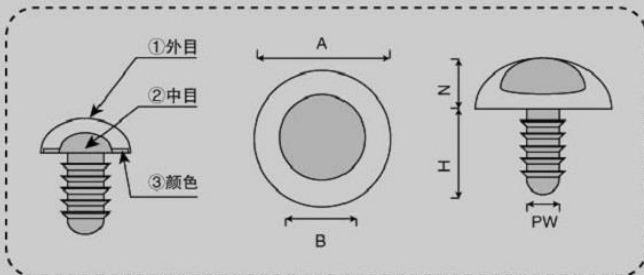

5 CRYSTAL EYES

クリスタルアイ 材質 PS

	C	PW	A	B	C	PW	N	H
4.5	●		4.5	2.5	2.0/MW-0		2.0	7.0
6.0	●	●	6.0	3.0	2.0/MW-0	3.7/SW-3	2.5	8.0
7.5	●		7.5	3.8	2.5/MW-1		3.0	8.0
8.0		●	8.0	4.0		5.0/NPW-1	4.0	12.0
9.0	●		9.0	4.5	3.5/MW-3.5		4.0	12.0
10.0		●	10.0	5.0		5.0/NPW-1	4.0	13.0
10.5	●		10.5	5.5	5.0/MW-5		4.0	12.0
12.0	●	●	12.0	6.0	5.0/MW-5	5.0/NPW-1	4.5	13.0
13.5	●	●	13.5	6.8	5.0/MW-5	5.0/NPW-2	5.5	13.0
15.0	●	●	15.0	7.5	5.0/MW-5	6.5/NPW-3	6.0	12.5
16.5	●	●	16.5	8.5	5.0/MW-5	6.5/NPW-3	6.5	12.5
18.0	●	●	18.0	9.0	5.0/MW-5	6.5/NPW-4	7.0	12.5
20.0		●	20.0	10.0		6.5/NPW-4	7.5	12.5
21.0	●		21.0	10.5	5.0/MW-5		8.0	12.5
24.0	●	●	24.0	12.0	5.0/MW-5	6.5/NPW-4	9.0	12.5
30.0		●	30.0	15.0		6.5/NPW-5	10.5	12.5

三色眼