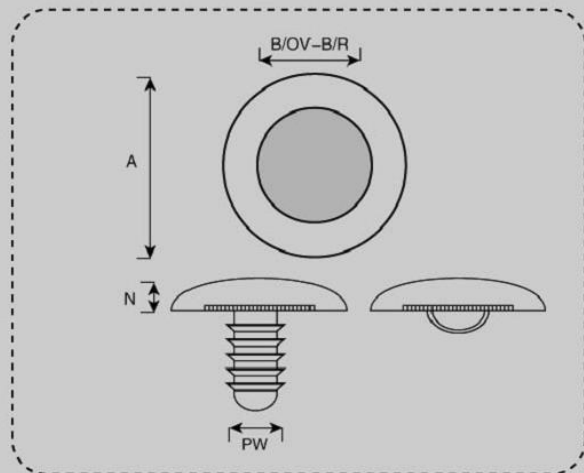

2 MOVING EYES

ムービングアイ 材質 PVC+PS

FLAT						
Item Numb	SIZE	N	L	S	W	PW
ME4 F	4mm	●	●			
ME5 F	5mm	●	●			
ME6 F	6mm	●	●			
ME7 F	7mm	●	●			
ME8 F	8mm	●	●	●	●	
ME9 F	9mm	●	●		●	
ME10 F	10mm	●	●	●	●	●
ME11 F	11mm	●	●		●	
ME12 F	12mm	●	●	●	●	●
ME13 F	13mm	●	●	●	●	
ME14 F	14mm	●	●		●	
ME15 F	15mm	●	●	●	●	●
ME16 F	16mm	●	●		●	
ME17 F	17mm	●	●		●	
ME18 F	18mm	●	●	●	●	●
ME19 F	19mm	●	●		●	
ME20 F	20mm	●	●	●	●	●
ME23 F	23mm	●	●	●	●	●
ME25 F	25mm	●	●	●	●	●
ME28 F	28mm	●	●	●	●	
ME30 F	30mm	●	●	●	●	●
ME35 F	35mm	●	●	●	●	
ME40 F	40mm	●	●	●	●	

SIZE	A	B	N	OV	OV-B	PW	R
3mm	3.5		2.0				1.2
4mm	4.5	2.0	2.5				1.5
5mm	5.5	2.5	2.5				1.5
6mm	6.0	3.5	3.0				1.5
7mm	7.0	4.0	3.0				
8mm	8.0	4.4	3.0				
9mm	9.0	5.5	3.0				
10mm	10.0	6.0	3.0	7.5	5.0	3.7/SW-3	
11mm	11.0	7.0	3.5				
12mm	12.0	8.0	3.5	9.0	6.0	5.2/NPW-0or1	
13mm	13.0	8.5	4.0				
14mm	14.0	9.0	4.0				
15mm	15.0	9.5	4.5	11.0	8.0	6.7/NPW-3	
16mm	16.0	10.0	4.5				
17mm	17.0	10.5	4.5				
18mm	18.0	11.0	5.0	13.5	9.0	6.7/NPW-3	
19mm	19.0	12.0	5.0				
20mm	20.0	13.0	5.5	15.0	10.0	6.7/NPW-4	
23mm	23.0	15.0	6.0			6.7/NPW-4	
25mm	25.0	16.0	6.0			6.7/NPW-4	
28mm	28.0	17.0	6.5				
30mm	30.0	18.5	7.0	26.0	18.0	6.7/PW-5	
35mm	35.0	21.0	8.0				
40mm	40.0	25.0	7.5				

OVAL			
Item Numb	SIZE	N	L
ME10 O	10mm	●	●
ME12 O	12mm	●	●
ME15 O	15mm	●	●
ME18 O	18mm	●	●
ME20 O	20mm	●	●
ME30 O	30mm	●	●

ROUND			
Item Numb	SIZE	N	L
ME3 R	3mm	●	●
ME4 R	4mm	●	●
ME5 R	5mm	●	●
ME6 R	6mm	●	●

订货说明

例: ME 4 F N
类别 尺寸 外型 背足